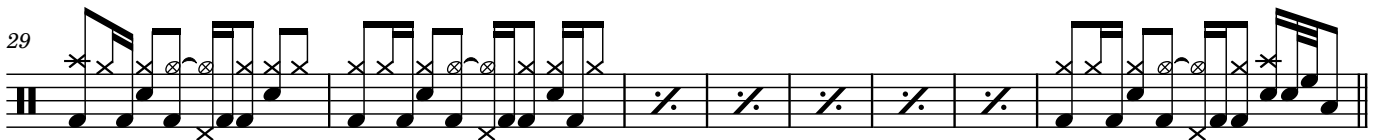

Shadow on the Sun

Drums

Audioslave

Intro

♩ = 70

12

Verse 1

Chorus 1

Interlude

Verse 2

Chorus 2

Solo

L.H.